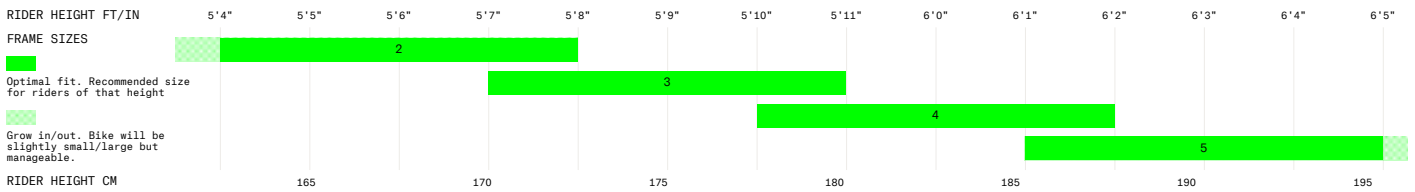

MY25-26 Enduro / All Mountain VLT S 2-5 only

MY25 Sight VLT CX, MY26 Range VLT CX (Sizes 2-5 only)

Drop Bar

2025 Search

MY25 Cross Country

MY25 Charger, Storm

MY25 Dirt Jump - Rampage

Rampage

FRAME SIZES

* Note XS and XXL are only available in some models

RIDER HEIGHT CM

Freeride Shore

Fat Bikes

Ithaqua, Bigfoot, Bigfoot VLT, Sasquatch

Dirt Jump Rampage

Bike Sizing Information | Norco