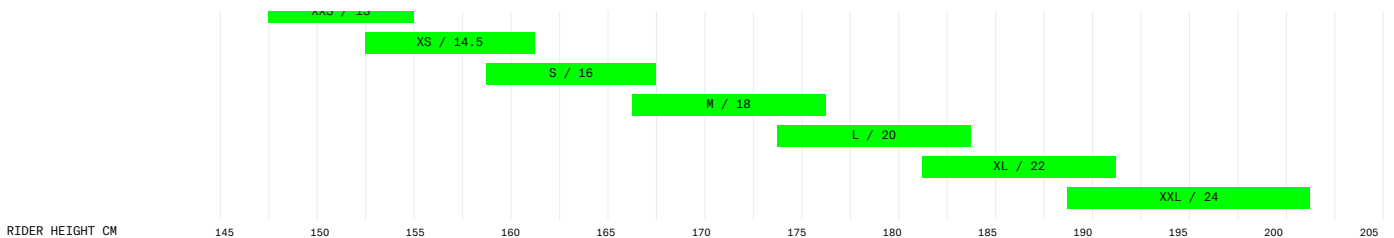

Downhill

Aurum

Urban

XFR, Indie, VFR

Bike Sizing Information | Norco

NORCO

Youth Bikes - Sight Youth

Sight Youth 27.5

Youth Bikes

Optimal fit. Recommended size for riders of that height

Growing in period. Bike will be slightly large but manageable.

RIDER HEIGHT CM

80

90

100

110