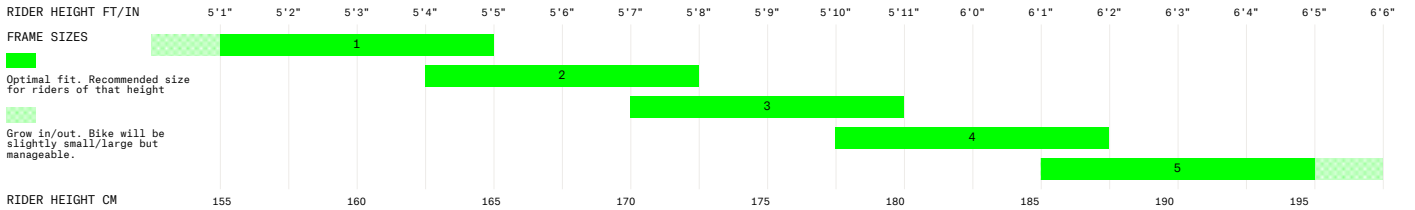

MY25-26 Enduro / All Mountain VLT S 2-5 only

MY25 Sight VLT CX, MY26 Range VLT CX (Sizes 2-5 only)

Drop Bar

2025 Search

MY25 Cross Country

MY25 Charger, Storm

MY25 Dirt Jump - Rampage

Rampage

FRAME SIZES

* Note XS and XXL are only available in some models

RIDER HEIGHT CM

Freeride Shore

Fat Bikes

Ithaqua, Bigfoot, Bigfoot VLT, Sasquatch

Dirt Jump Rampage

Bike Sizing Information | Norco