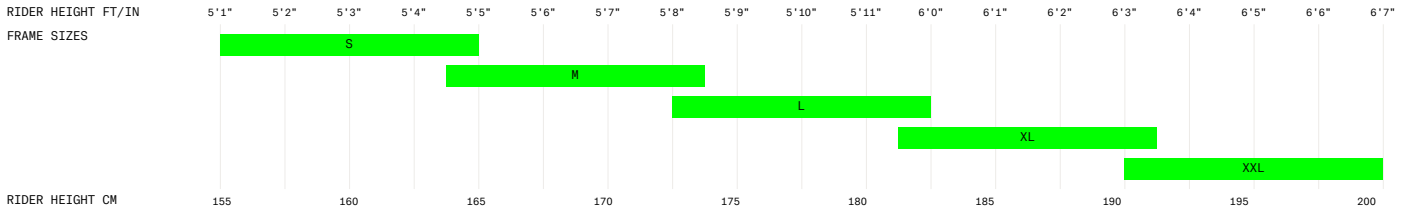

MY25-26 Enduro / All Mountain VLT S 2-5 only

MY25 Sight VLT CX, MY26 Range VLT CX (Sizes 2-5 only)

Drop Bar

2025 Search

MY25 Cross Country

MY25 Charger, Storm

MY25 Dirt Jump - Rampage

Rampage

FRAME SIZES

* Note XS and XXL are only available in some models

RIDER HEIGHT CM

Freeride Shore

Fat Bikes

Ithaqua, Bigfoot, Bigfoot VLT, Sasquatch

Dirt Jump Rampage

Bike Sizing Information | Norco