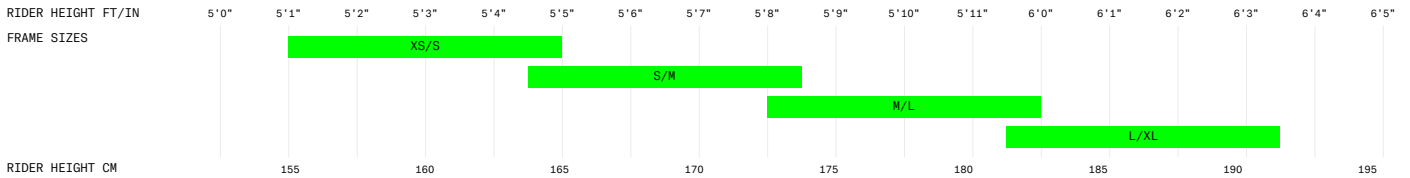

FRAME SIZES

* Note XS and XXL are only available in some models

RIDER HEIGHT CM

Freeride Shore

Fat Bikes

Ithaqua, Bigfoot, Bigfoot VLT, Sasquatch

Dirt Jump Rampage

Bike Sizing Information | Norco

* Note XXS and XS only available in some models

RIDER HEIGHT CM

Drop Bar

2023 Search, 2023 Search XR

Drop Bar

Tactic, Valence, Search, Search XR, Section, Threshold

Downhill

Aurum HSP

Youth Bikes

Optimal fit. Recommended size for riders of that height

Growing in period. Bike will be slightly large but manageable.

RIDER HEIGHT CM

80

90

100

110