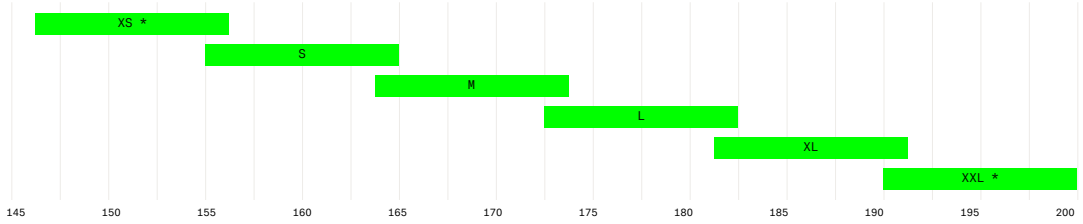

FRAME SIZES