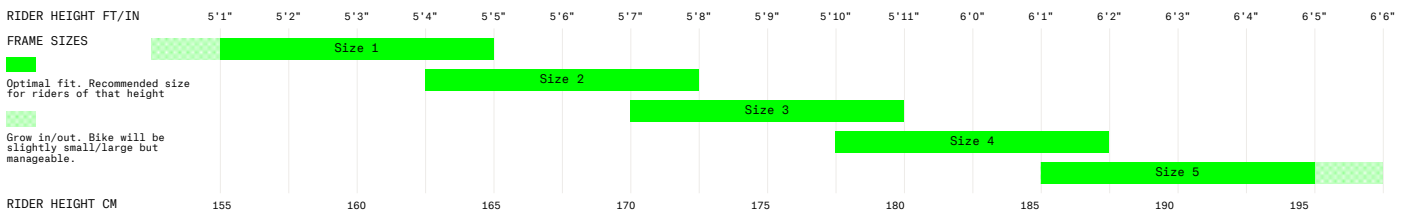

Enduro / All Mountain / Trail / XC /

Range, Range VLT, Sight, Sight VLT, Optic, Fluid, Fluid VLT, Revolver, Torrent