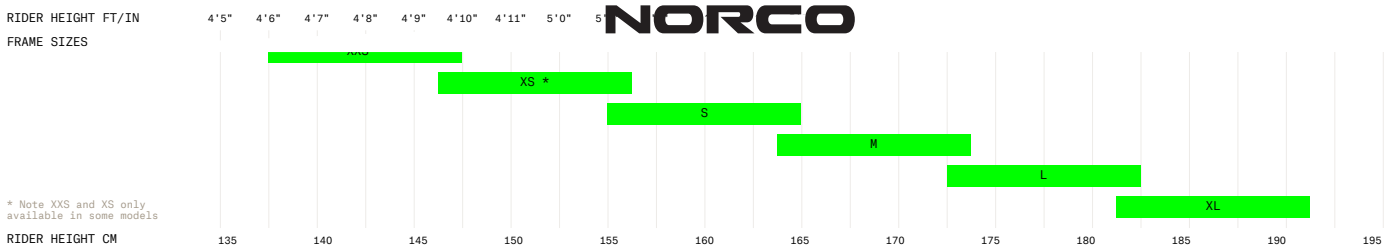

Bike Sizing Information | Norco

* Note XXS and XS only available in some models

RIDER HEIGHT CM

Drop Bar

2023 Search, 2023 Search XR