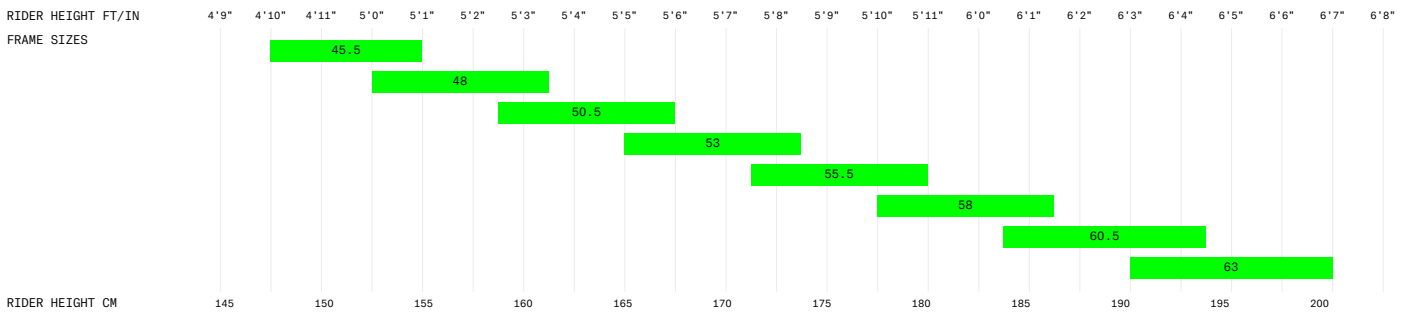

FRAME SIZES

* Note XS and XXL are only available in some models

RIDER HEIGHT CM

Freeride Shore

Fat Bikes

Ithaqua, Bigfoot, Bigfoot VLT, Sasquatch

Dirt Jump Rampage

Bike Sizing Information | Norco

* Note XXS and XS only available in some models

RIDER HEIGHT CM

Drop Bar

2023 Search, 2023 Search XR

Drop Bar

Tactic, Valence, Search, Search XR, Section, Threshold

Downhill

Aurum HSP

Downhill

Aurum

Urban

XFR, Indie, VFR

Bike Sizing Information | Norco

NORCO

Youth Bikes - Sight Youth

Sight Youth 27.5

Youth Bikes

Optimal fit. Recommended size for riders of that height

Growing in period. Bike will be slightly large but manageable.

RIDER HEIGHT CM

80

90

100

110