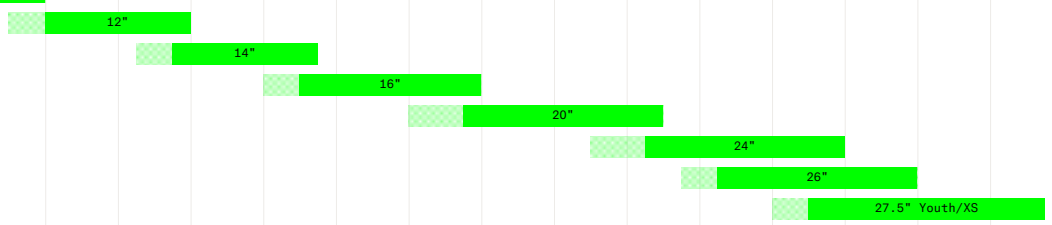

Downhill

Aurum

Urban

XFR, Indie, VFR

Bike Sizing Information | Norco

NORCO

Youth Bikes - Sight Youth

Sight Youth 27.5

Youth Bikes

Optimal fit. Recommended size for riders of that height

Growing in period. Bike will be slightly large but manageable.

RIDER HEIGHT CM

80

90

100

110

120

130

140

150

Hybrids

Yorkville, Scene

RIDER HEIGHT FT/IN

4'11"

5'0"

5'1"

5'2"

5'3"

5'4"

5'5"

5'6"

5'7"